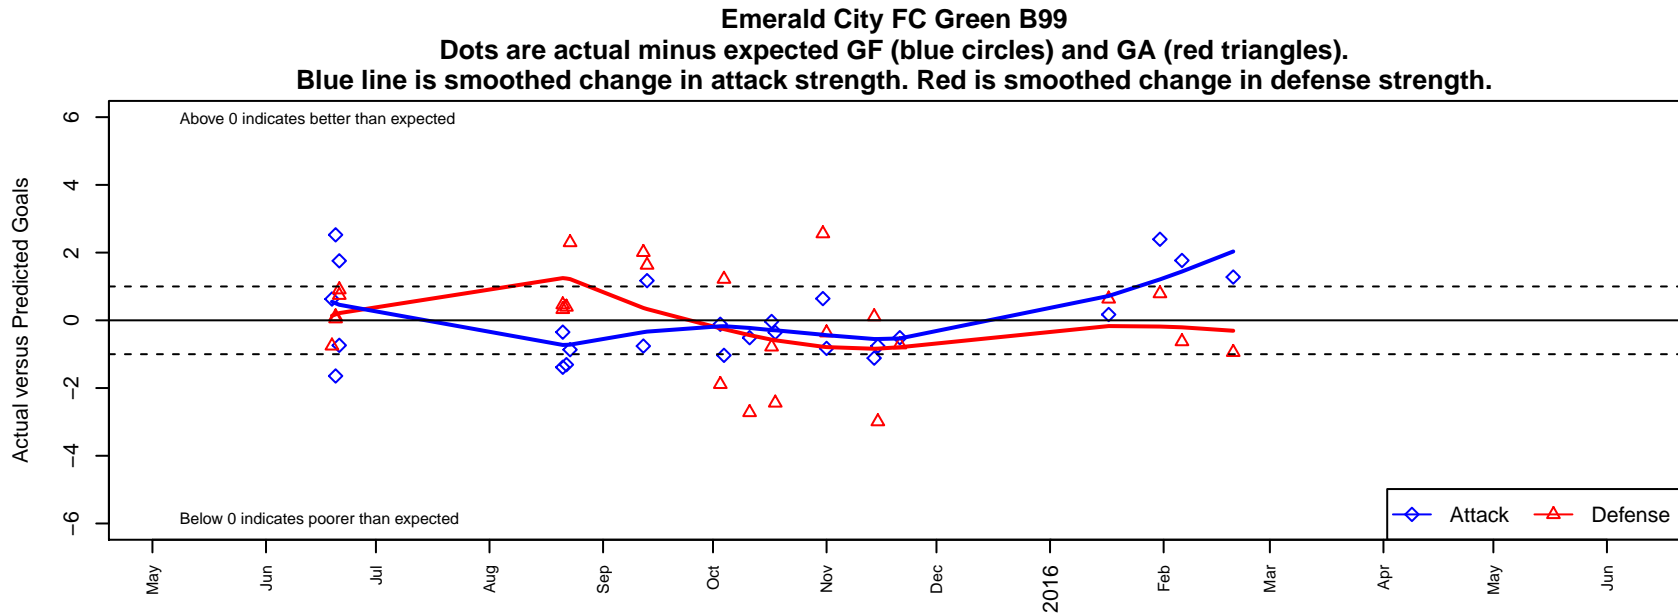

## Emerald City FC Green B99

Emerald City FC  
 Seattle, WA  
 B99 total strength=1539  
 attack=16.95 defense=9.91  
 fall league = PSPL WSPL U16  
 notes= Olson 2012; Howe 2013, 2014;  
 Bakken 2015

alt names used:  
 Emerald City FC M99 Green  
 Emerald City FC M99 Green  
 EMERALD CITY FC ECFC M99 GREEN (WA)  
 EMERALD CITY FC ECFC M99 GREEN (WA)

Venues played:  
 2015 Rainier Challenge Copa U16  
 2015 REDAPT Cup Gold U16  
 2015 PSPL WSPL U16  
 2015 WA Cup HS Gold U16

**attack and defense variance (black dot)  
relative to other teams  
and top 10 in region**