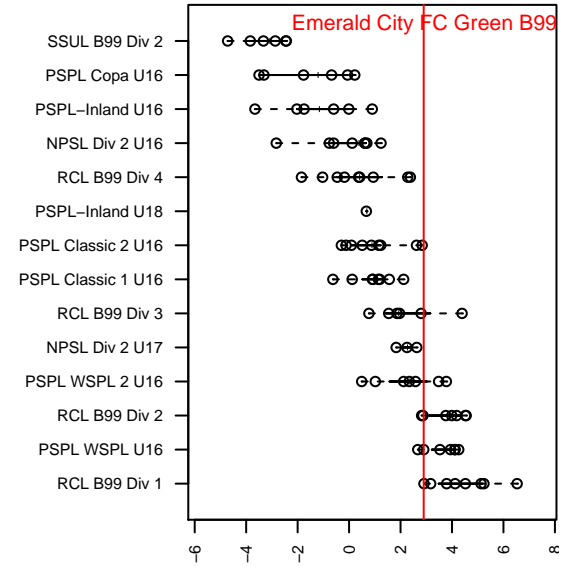

**attack and defense rating
relative to others at age
and all opponents in last 13 months**